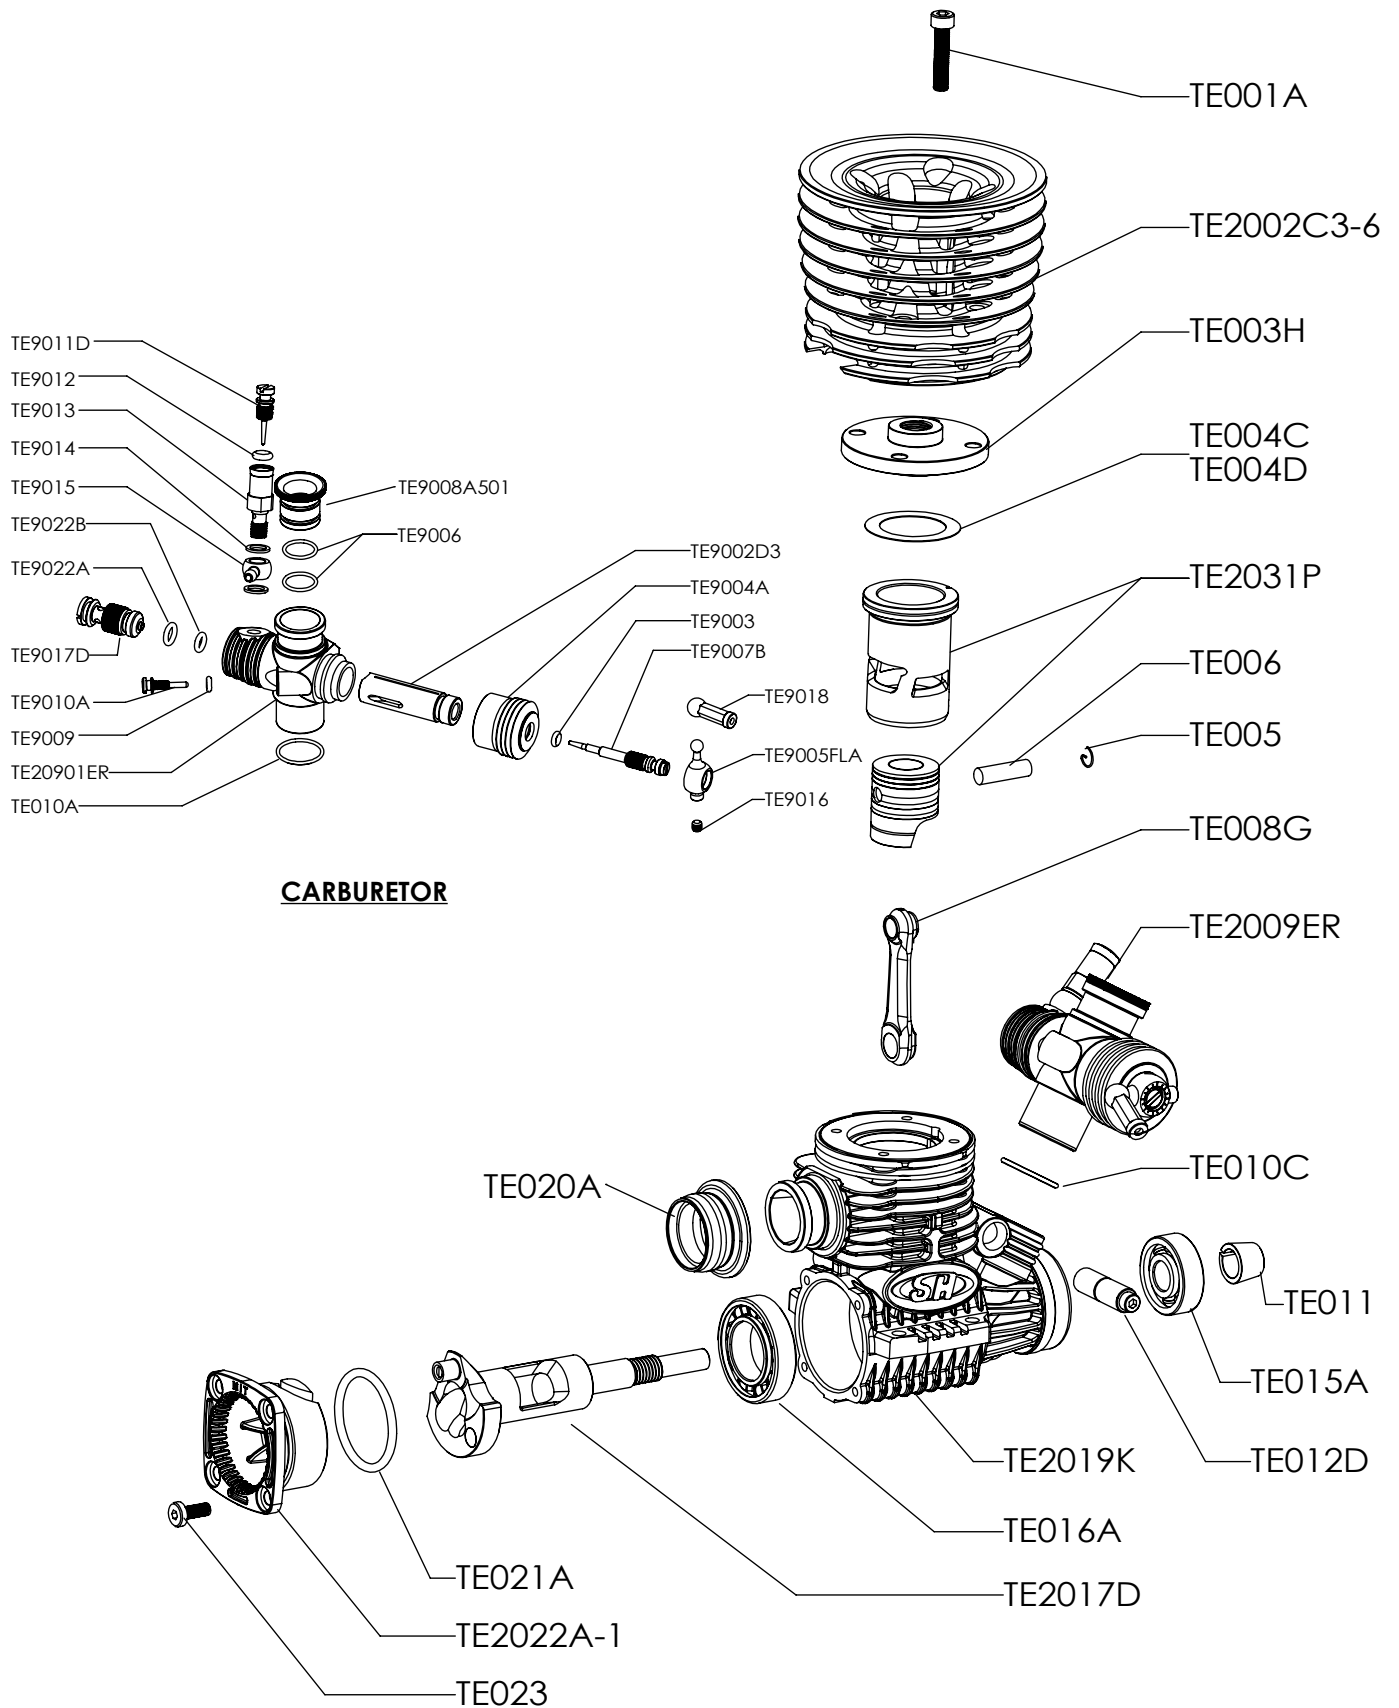

# PT2018-P3XBG PRO COMPETITION OFF ROAD

## TECHNICAL DATA:

Type:	Cubic capacity:	Bore:	Stroke:	R.P.M.:	Weight:
PT2018-P3XBG	3.497 cc	15.88mm	17.60mm	35000	354 g